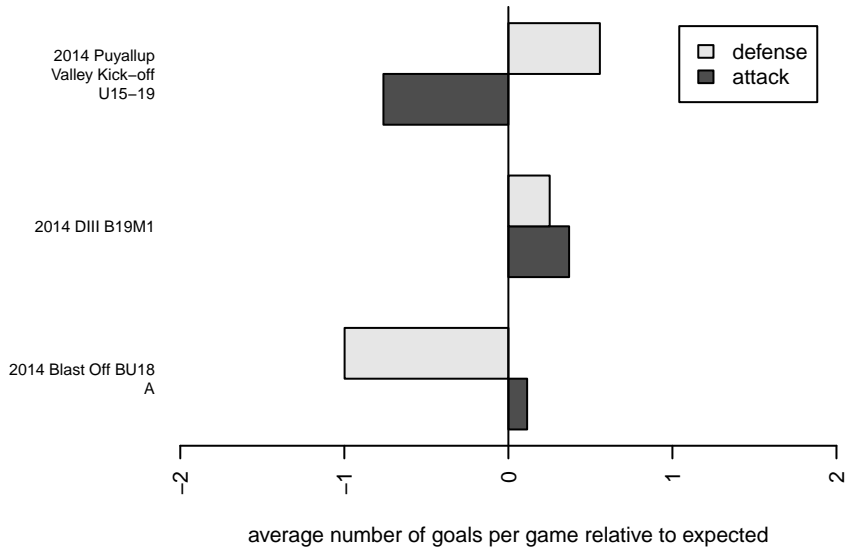

# PSC Everton B96

Puyallup SC  
Puyallup, WA  
B96 total strength=1569  
attack=18.72 defense=11.03  
fall league = DIII B19M1

alt names used:  
Puyallup Everton

Venues played:  
2014 Blast Off BU18 A  
2014 Puyallup Valley Kick-off U15-19  
2014 DIII B19M1

**attack and defense variance (black dot)  
relative to other teams  
and top 10 in region**

**attack and defense rating  
relative to others at age  
and all opponents in last 13 months**

**Performance relative to 13 month average**