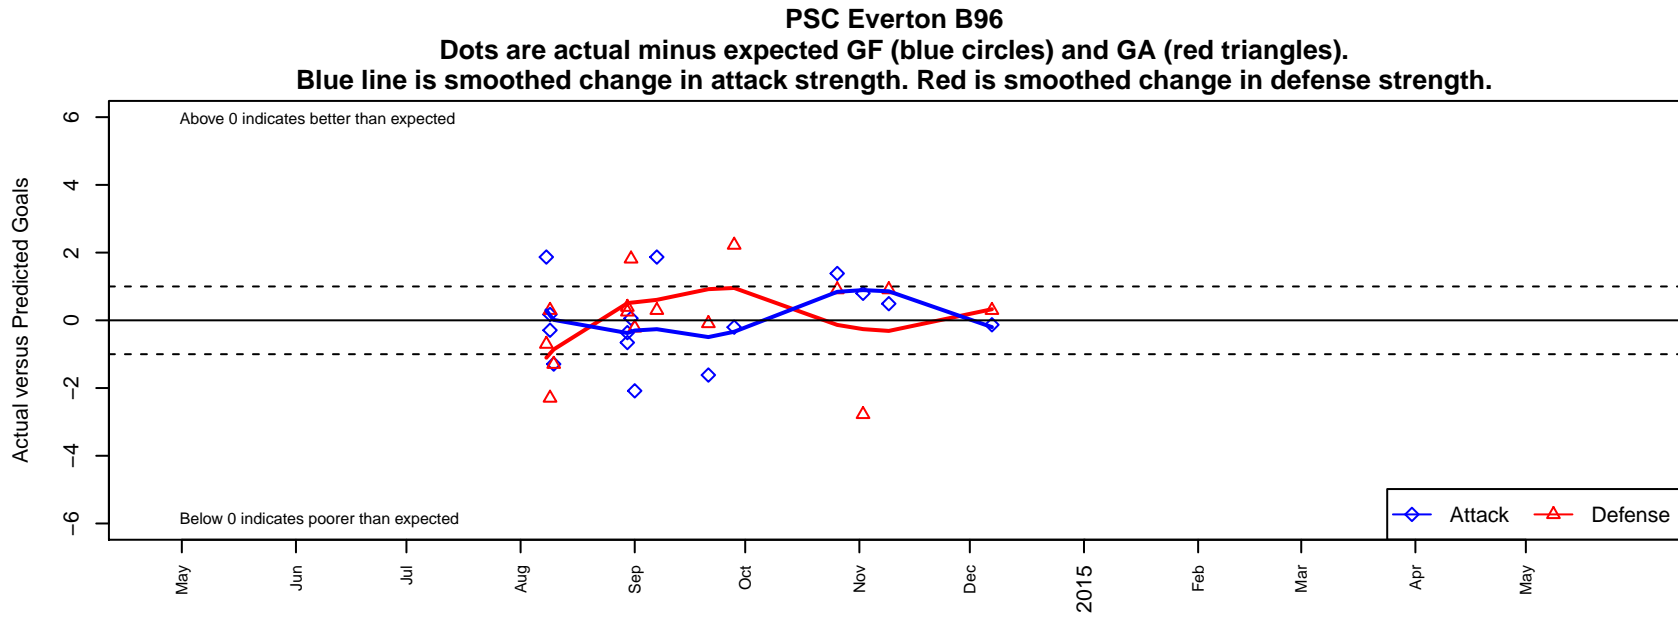

# PSC Everton B96

Puyallup SC  
Puyallup, WA  
B96 total strength=1569  
attack=18.72 defense=11.03  
fall league = DIII B19M1

alt names used:  
Puyallup Everton

Venues played:  
2014 Blast Off BU18 A  
2014 Puyallup Valley Kick-off U15-19  
2014 DIII B19M1

**attack and defense variance (black dot)  
relative to other teams  
and top 10 in region**

**attack and defense rating  
relative to others at age  
and all opponents in last 13 months**

**Performance relative to 13 month average**