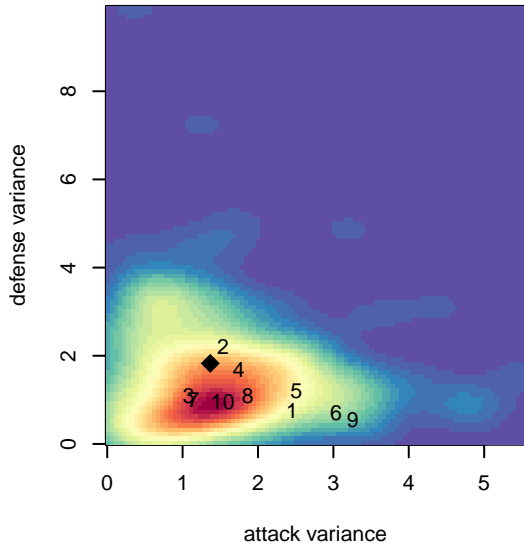

# PSC Everton B96

Puyallup SC  
Puyallup, WA  
B96 total strength=1569  
attack=18.72 defense=11.03  
fall league = DIII B19M1

alt names used:  
Puyallup Everton

Venues played:  
2014 Blast Off BU18 A  
2014 Puyallup Valley Kick-off U15-19  
2014 DIII B19M1

**attack and defense variance (black dot)  
relative to other teams  
and top 10 in region**

**attack and defense rating  
relative to others at age  
and all opponents in last 13 months**

**Performance relative to 13 month average**