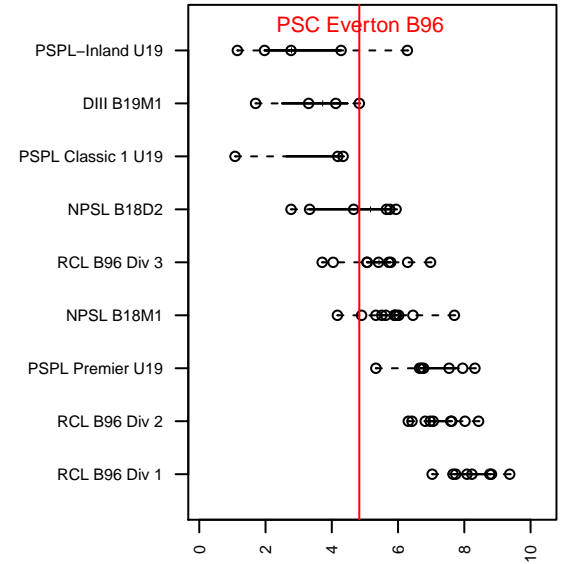

# PSC Everton B96

Puyallup SC  
Puyallup, WA  
B96 total strength=1569  
attack=18.72 defense=11.03  
fall league = DIII B19M1

alt names used:  
Puyallup Everton

Venues played:  
2014 Blast Off BU18 A  
2014 Puyallup Valley Kick-off U15-19  
2014 DIII B19M1

**attack and defense variance (black dot)  
relative to other teams  
and top 10 in region**

**attack and defense rating  
relative to others at age  
and all opponents in last 13 months**

**Performance relative to 13 month average**